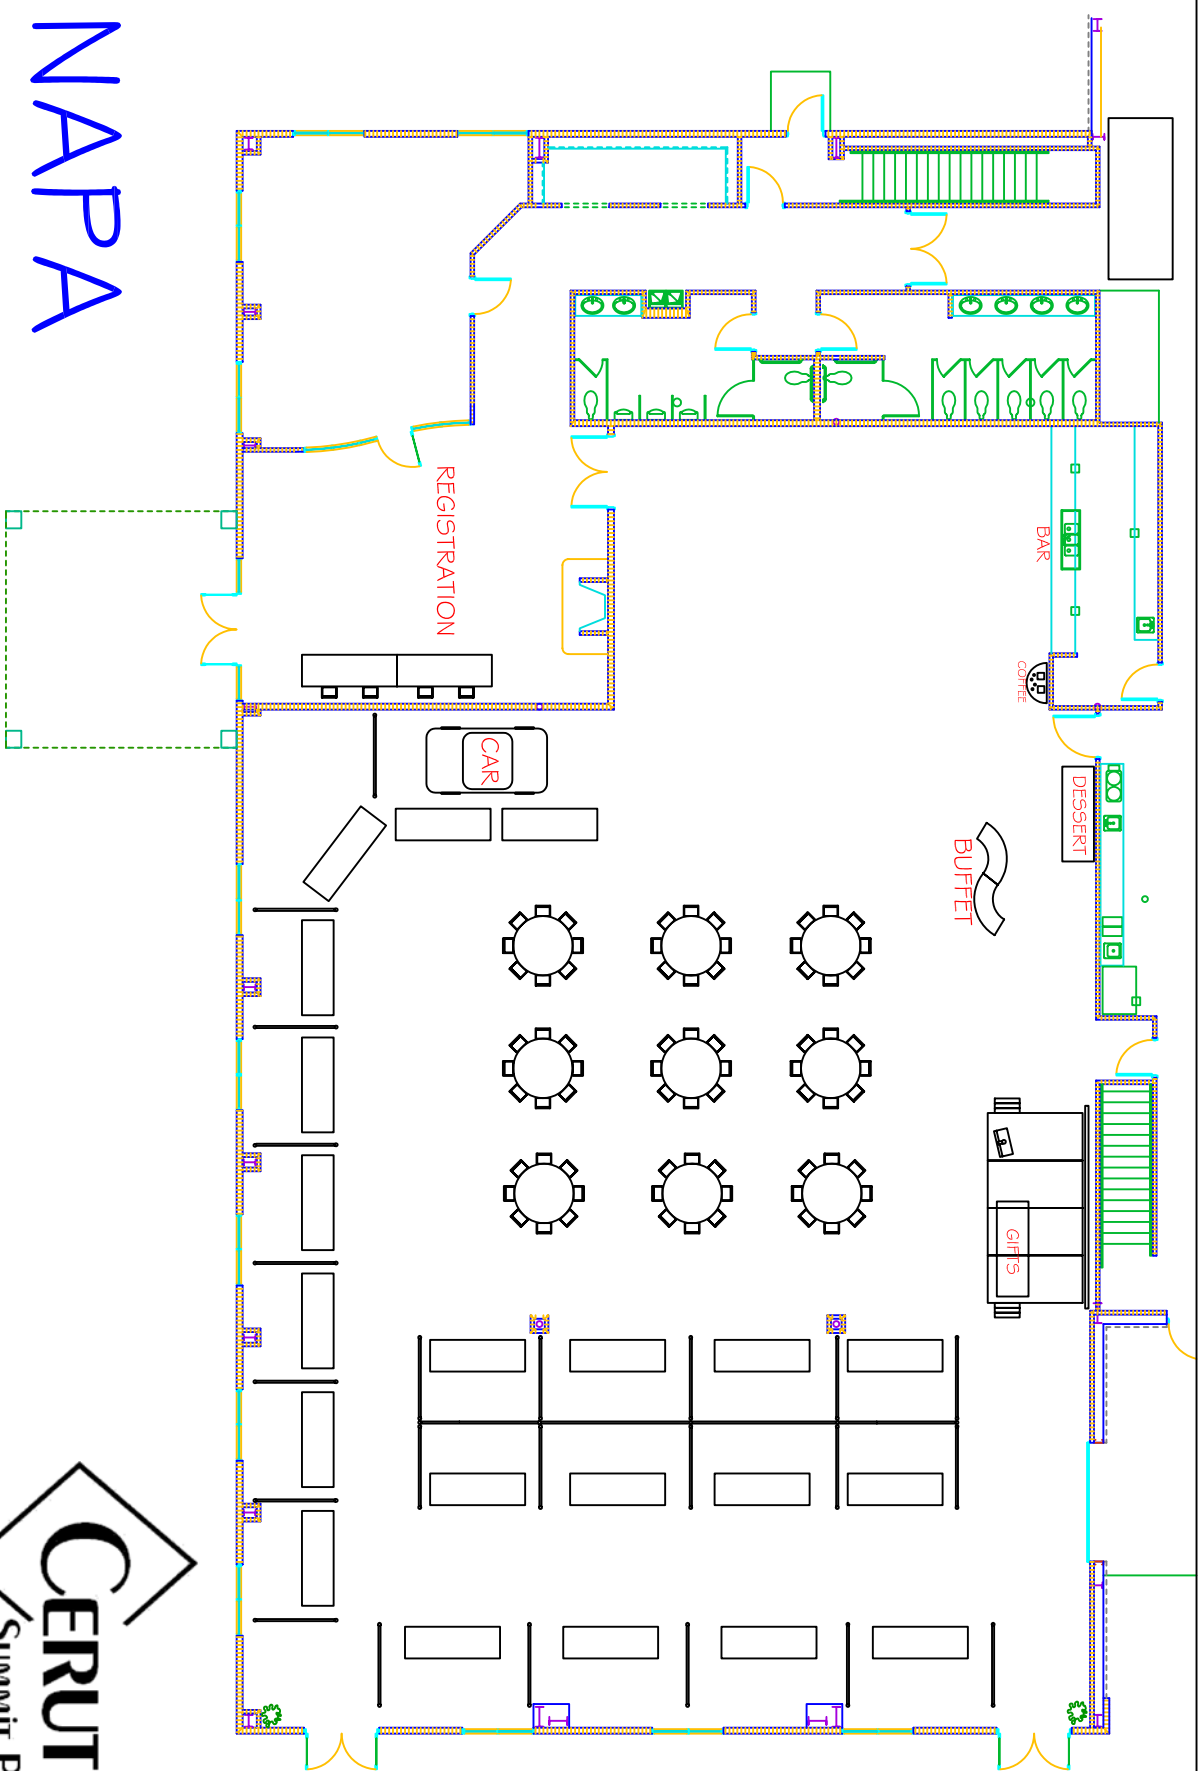

NAPA

CERUTI'S SUMMIT PARK II

ROOM & TABLE LAYOUT